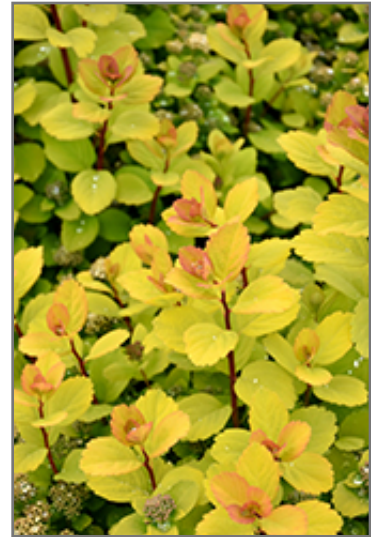

*Glow Girl Birch Leaf Spirea foliage
Photo courtesy of NetPS Plant Finder*