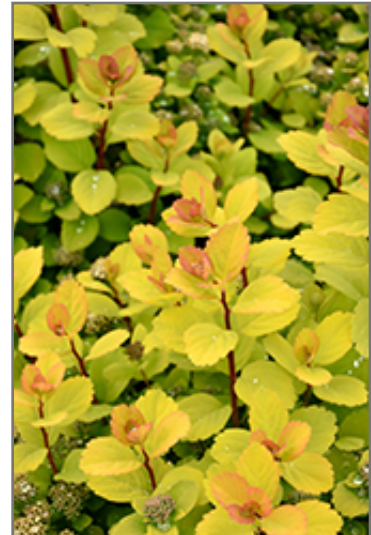

Glow Girl Birch Leaf Spirea foliage
Photo courtesy of NetPS Plant Finder