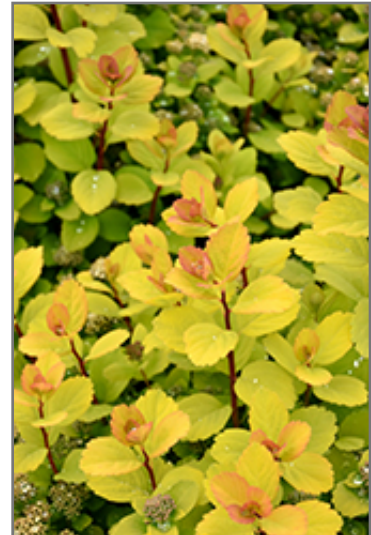

*Glow Girl Birch Leaf Spirea foliage
Photo courtesy of NetPS Plant Finder*